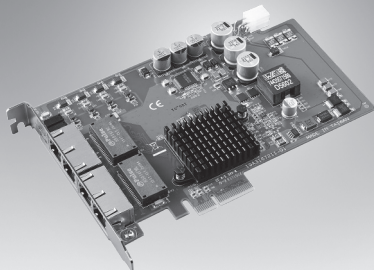

QS-1880T4-AE

4-Port PCI Express
GigE Vision Frame Grabber

NEW

Features

- Intel® server-grade GbE Mac Controller
- PCI Express® x4 compliant
- PoE power from PCIe slot (Total Max. 18W)
- Powered Device (PD) auto detection and classification
- Supports IEEE 802.3u Auto-Negotiation
- Supports Jumbo frame (9,500 byte) and link aggregation
- Supports IEEE-1588 and IEEE-802.1 AS

Introduction

The QS-1880T4-AE (Power over Ethernet) PCIe series is PCI express Network Interface Card which supports 4 independent 10/100/1000BaseT(X) 802.3af (PoE) compliant Ethernet ports. With 12 VDC AT/ATX power input, the QS-1880T4-AE can boost then provides up to 15.4 watts at 48 VDC power to maximum 4 x PoE ports on each module. It allows power to be supplied to connected devices, such as PoE-based GigE cameras in machine vision inspection systems, without the need to use separate PoE injectors for those applications. The QS-1880T4-AE is ideally designed for scientific research instrumentations, Medical Research Instrumentations, Machine Vision System, which can also benefit from a scalable Gigabit backbone construction with Power-over-Ethernet support.

- **QS-1880T4-AE** 4-port PCI Express GigE Vision Frame Grabber